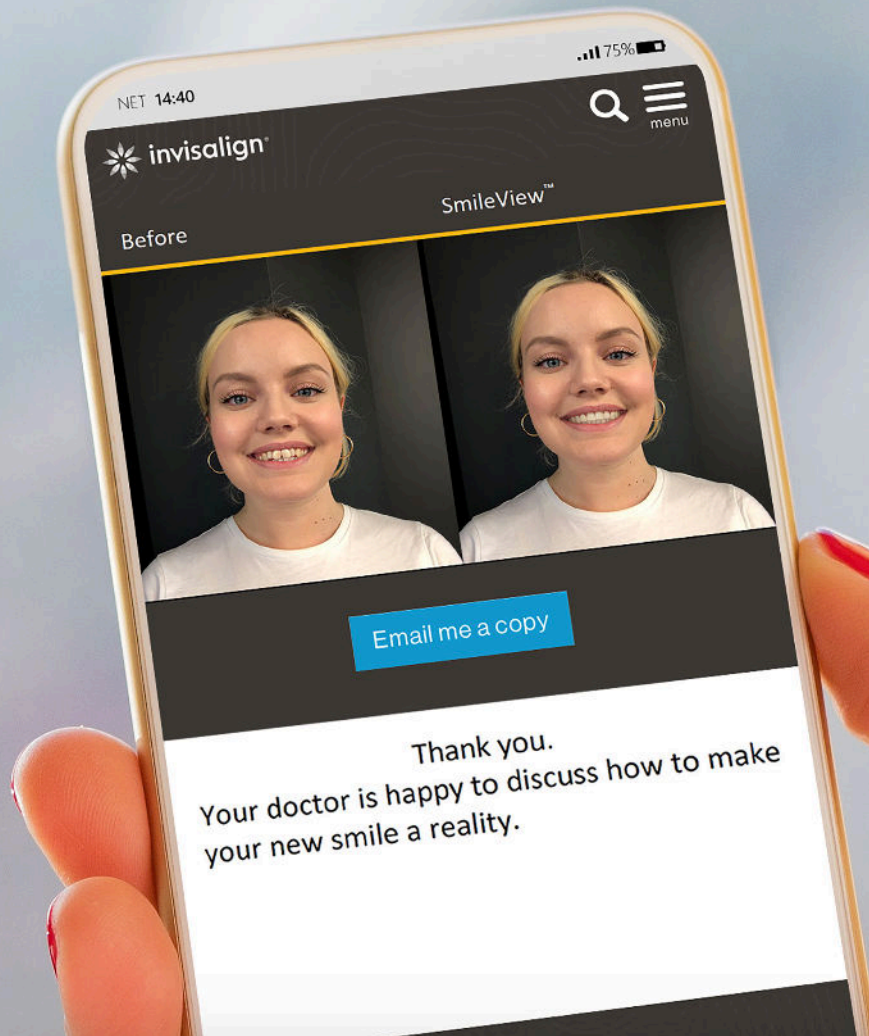

# See your new Invisalign® smile in seconds.

Scan the QR code to see your smile transformation.

- 01 Get your phone
- 02 Open your camera
- 03 Point it at the QR code
- 04 Snap your selfie
- 05 See your new smile

**se** esthetic  
enhancement  
ANTHONY MARENGO, Jr., DDS, PA  
FAMILY AND COSMETIC DENTISTRY  
Olathe, KS  
913-829-9222  
www.MarengoDDS.com

 **invisalign**  
PROVIDER